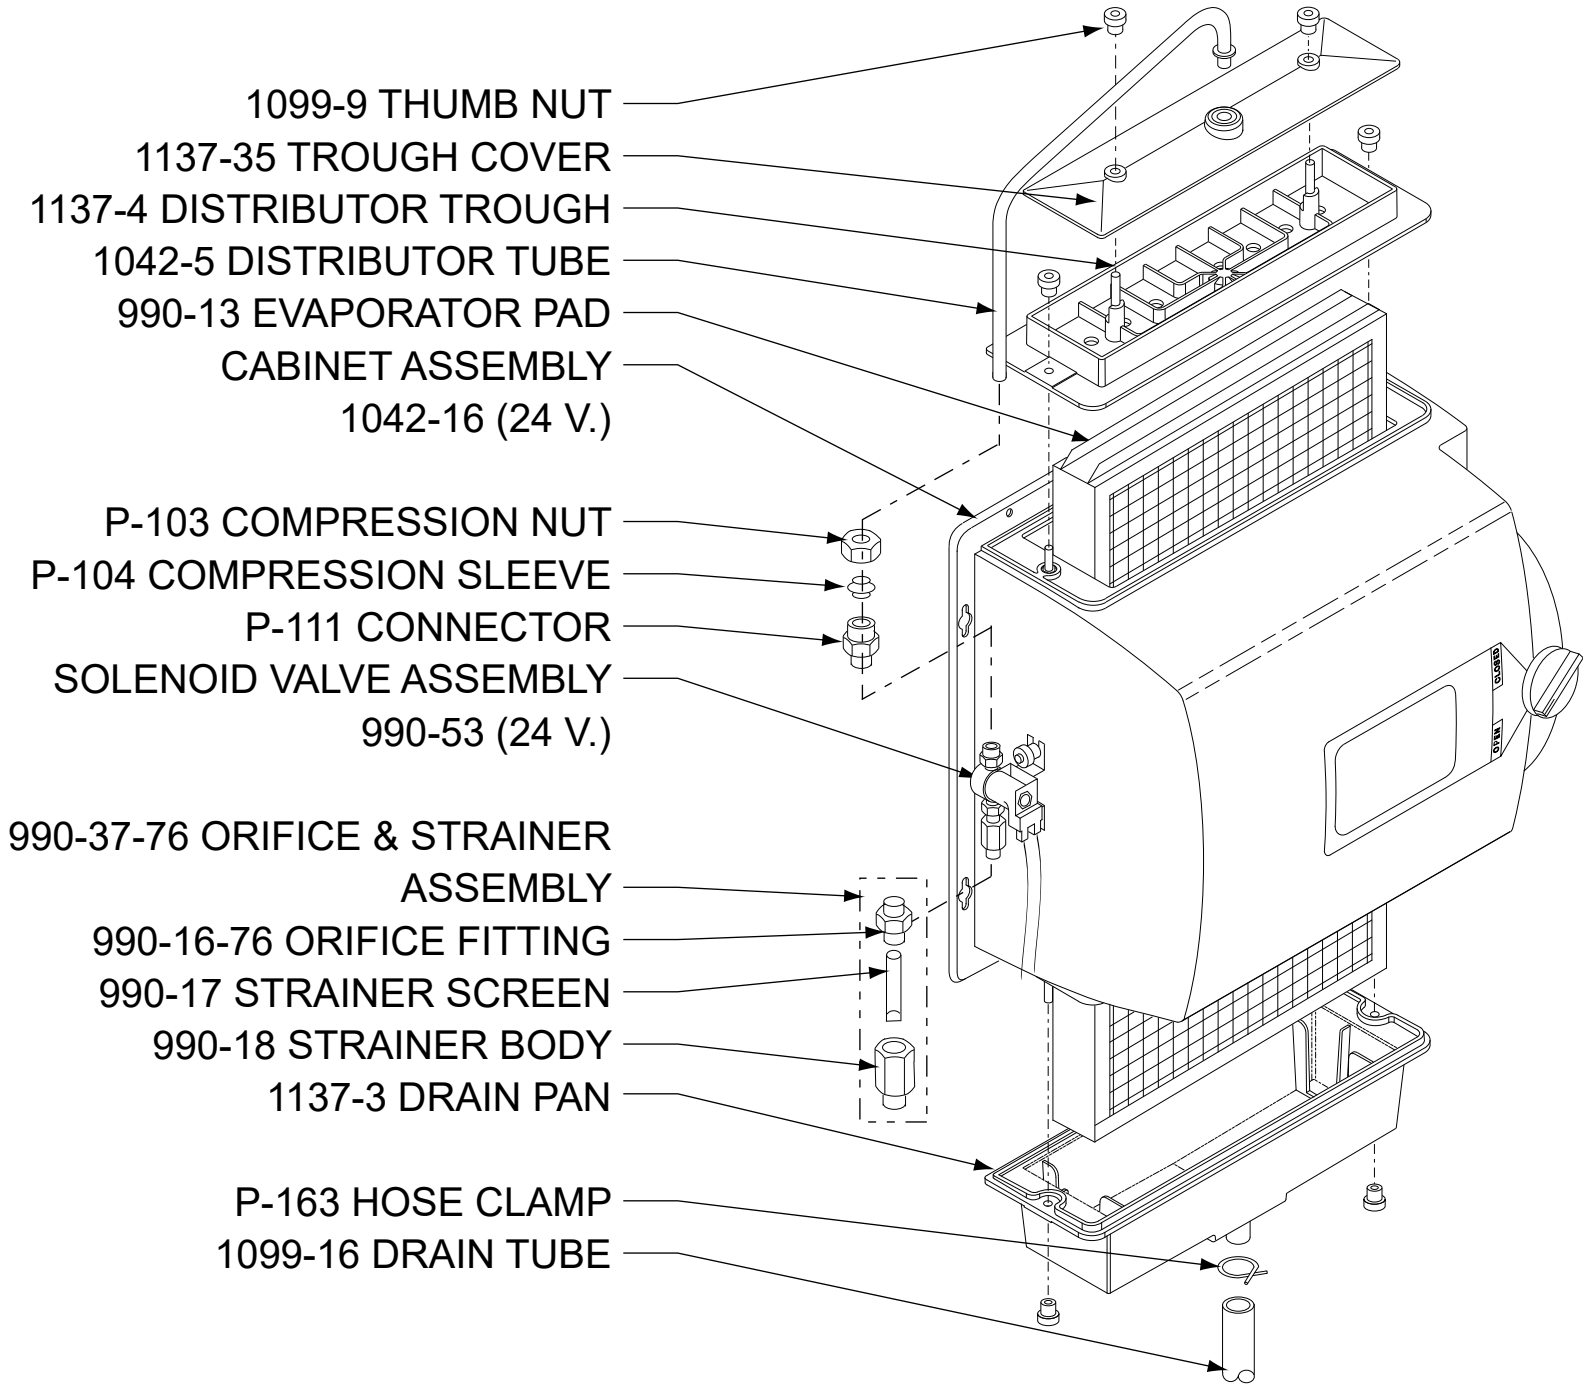

PARTS LIST FOR HUMIDIFIER

1099-9 THUMB NUT

1137-35 TROUGH COVER

1137-4 DISTRIBUTOR TROUGH

1042-5 DISTRIBUTOR TUBE

990-13 EVAPORATOR PAD

CABINET ASSEMBLY

1042-16 (24 V.)

P-103 COMPRESSION NUT

P-104 COMPRESSION SLEEVE

P-111 CONNECTOR

SOLENOID VALVE ASSEMBLY

990-53 (24 V.)

990-37-76 ORIFICE & STRAINER
 ASSEMBLY

990-16-76 ORIFICE FITTING

990-17 STRAINER SCREEN

990-18 STRAINER BODY

1137-3 DRAIN PAN

P-163 HOSE CLAMP

1099-16 DRAIN TUBE